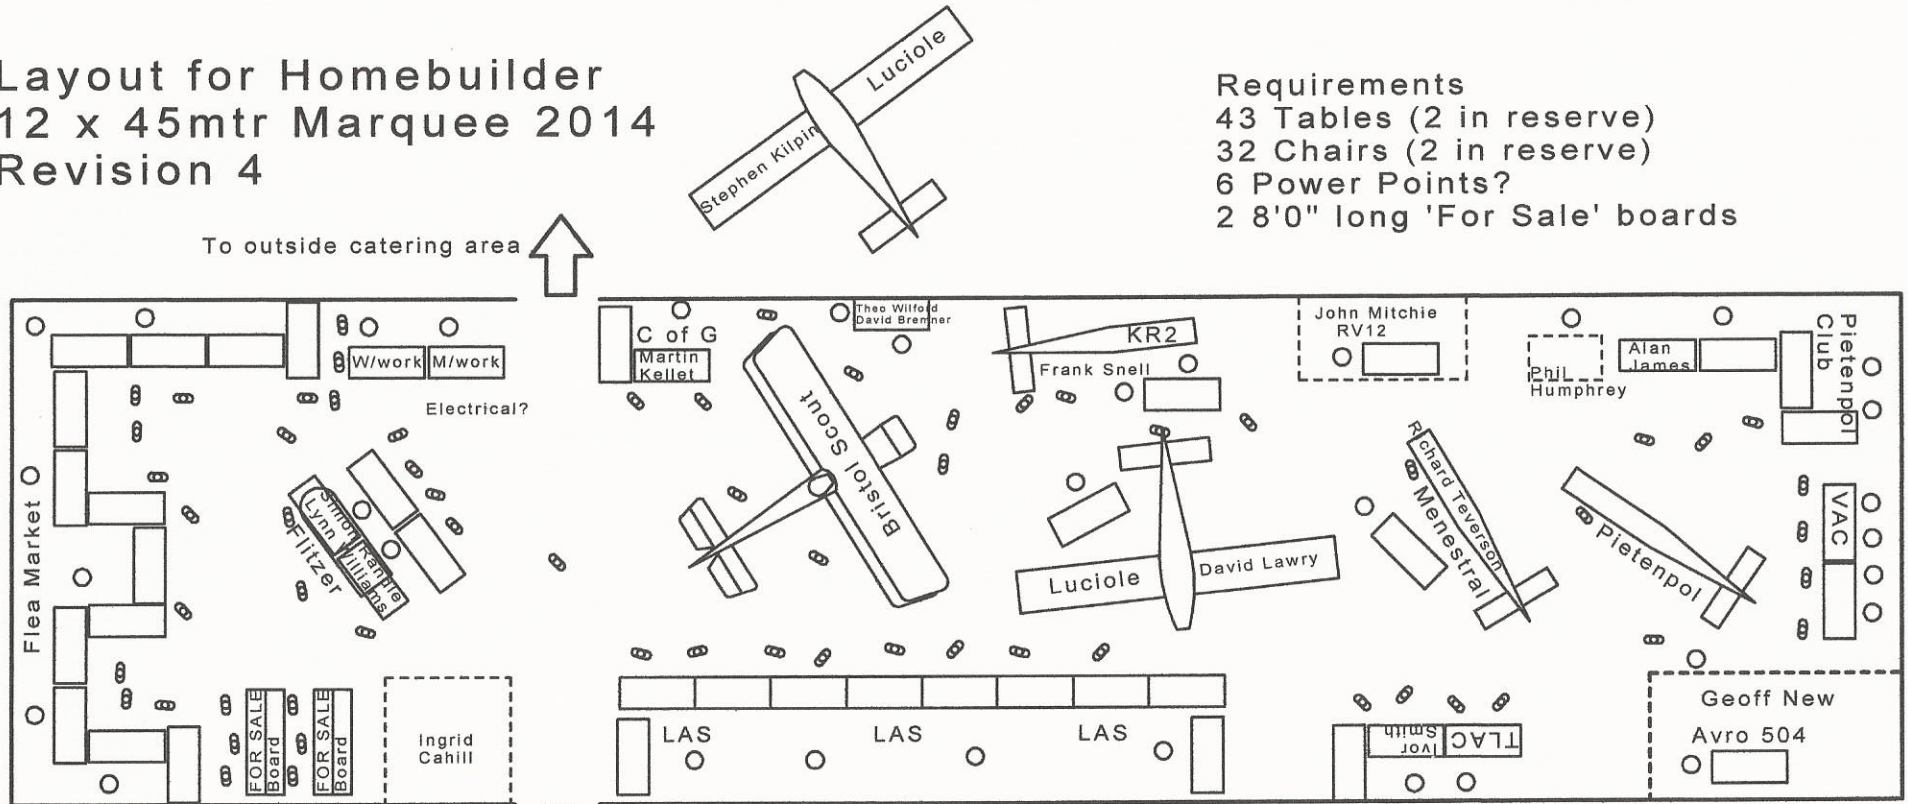

Layout for Homebuilder 12 x 45mtr Marquee 2014 Revision 4

Requirements
 43 Tables (2 in reserve)
 32 Chairs (2 in reserve)
 6 Power Points?
 2 8'0" long 'For Sale' boards

- People (lots)
- Chair
- Trestle table

Scale 1/180 Drawn by Duds