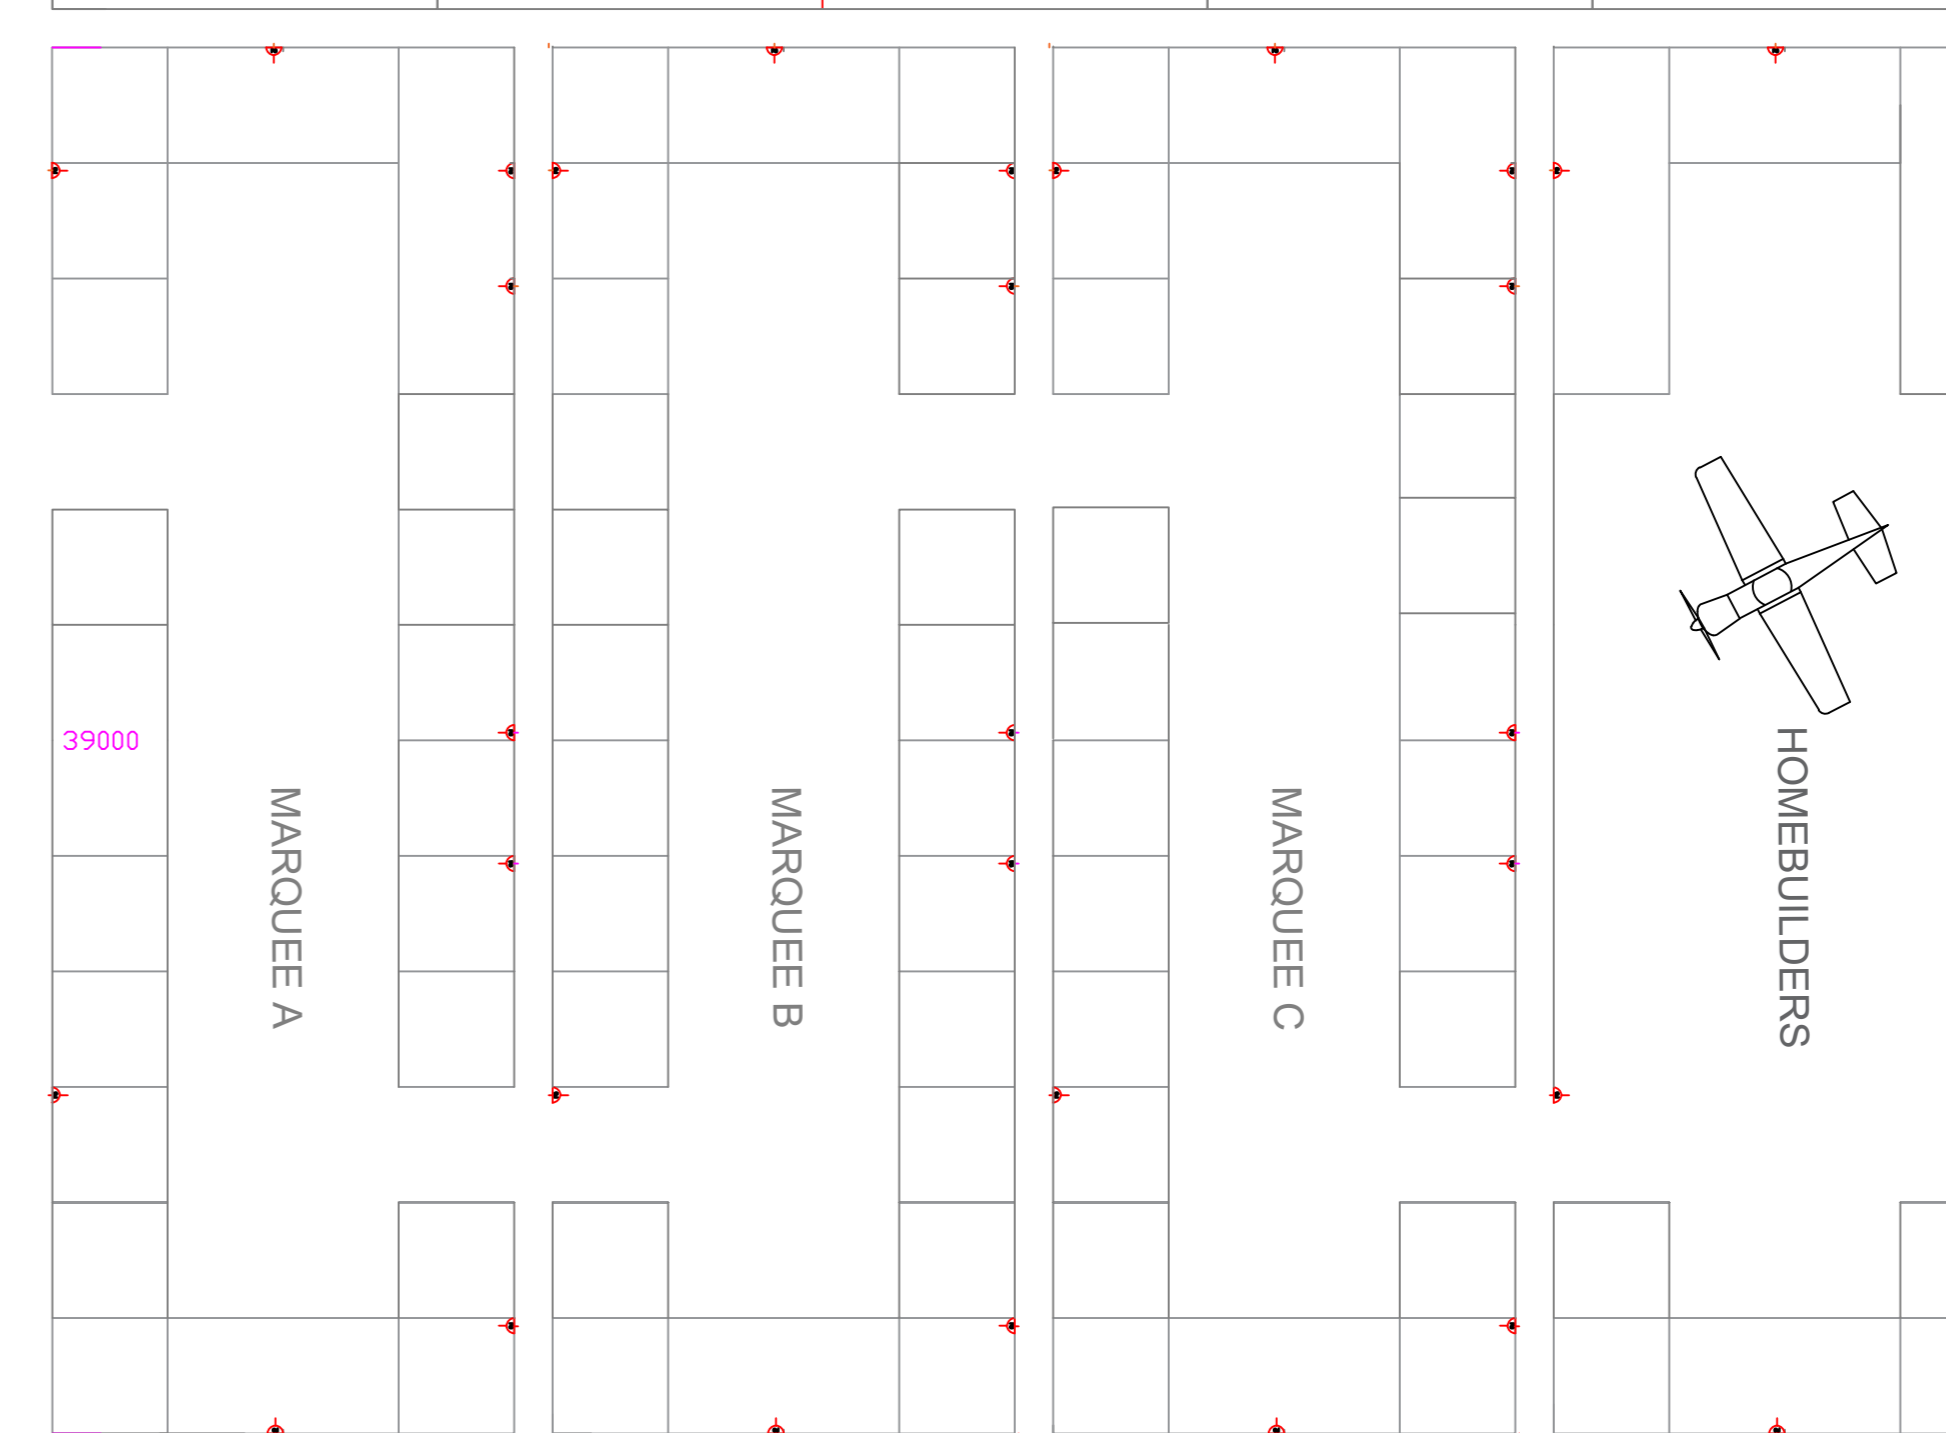

15	16	17	18	19	20	21	22	23	24	25
----	----	----	----	----	----	----	----	----	----	----

AIRSIDE GATE

14	13	12	11	10	9	8 Flightstore
----	----	----	----	----	---	------------------

e BOOKING IN

7

6

1 BMAA	2	3	4	5 Pooleys
-----------	---	---	---	--------------

Catering Area

MEDICS
AIR
AMBULANCE

Aircraft
Coverings

Speakers
Corner

94000

11300043