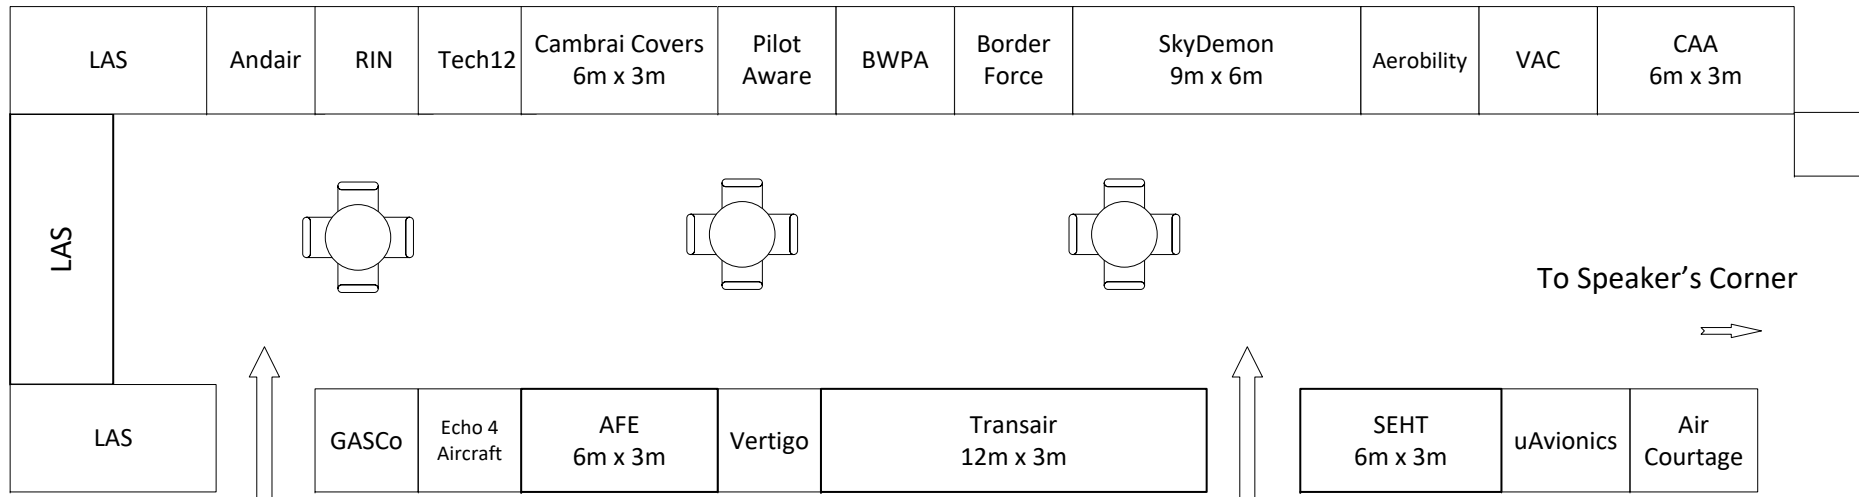

Popham 2023 – Marquee 51m x 15m
3m x 3m plots

LAA Marquee and outside exhibitors